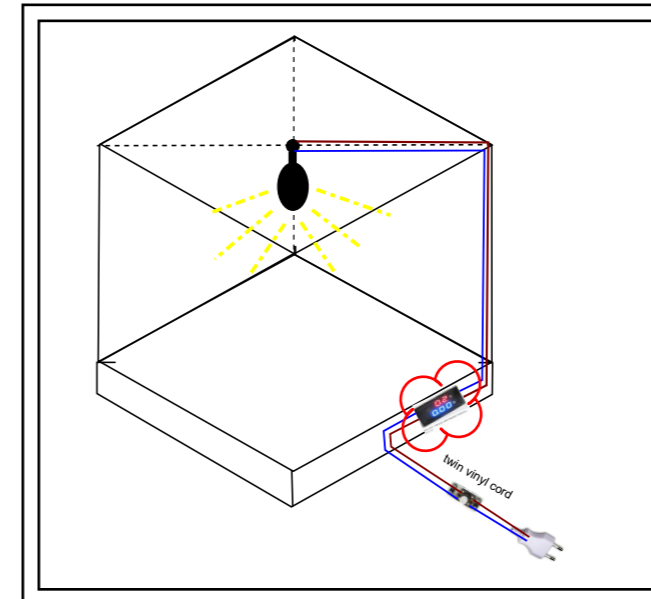

blueprint

connection diagram

wiring diagram

legend of materials

-  Lamp holder E27
-  position of the lamp against the ceiling
-  Lamp E27
-  Volt & ampere meter  
follow the meter's connection instructions
-  Lux meter  
€ 22,94  
Trotec Luxmeter BF06  
Trotec NL
-  plug cord and switch  
Voedingskabel - 2-aderig - met...  
€ 3,59
-  Wood or cardboard
-  insite completely white  
Ral 9010 or 9016