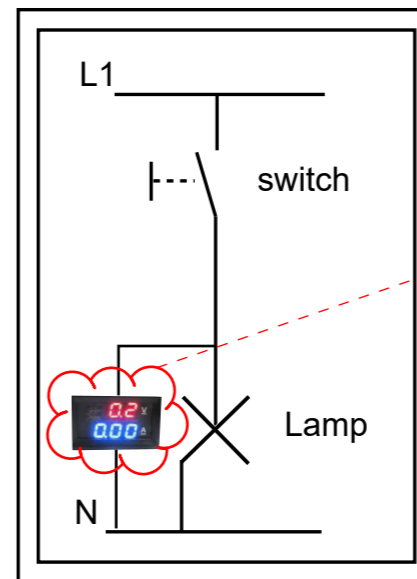

blueprint

connection diagram

wiring diagram

legend of materials

-  Lamp holder E27
-  position of the lamp against the ceiling
-  Lamp E27
-  Volt & ampere meter  
follow the meter's connection instructions
-  Lux meter  
€ 22,94  
Trotec Luxmeter BF06  
Trotec NL
-  plug cord and switch  
Voedingskabel - 2-aderig - met...  
€ 3,59
-  Wood or cardboard
-  insite completely white  
Ral 9010 or 9016